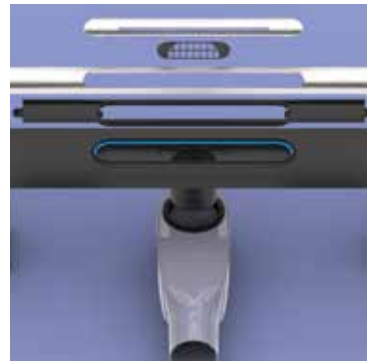

Stan Engelbosc
Design Engineer

our expertise

Business Design & Ideation

Industrial Design & Product Innovation

Brand & Packaging Design

Marketing & Communication

clients

 GARDEOS peace unique		<i>gymna</i>	ARCHIE		<i>andra</i> ¹
<i>.CYCLIS</i> BIKE LEASE	Bouncer	HARD BALL		roltex [®]	Siesta exclusive
LumAir		gi GROUP NIVELLES	<i>stro/10</i>	<i>RIDLEY</i>	 PANACHE [®]
KOEN VANMECHELEN	BEL ^Ø RTA	xoon [®]	JESSA ZIEKENHUIS	FLEXFURN [®] unfold magic	 UCLL HOGESCHOOL