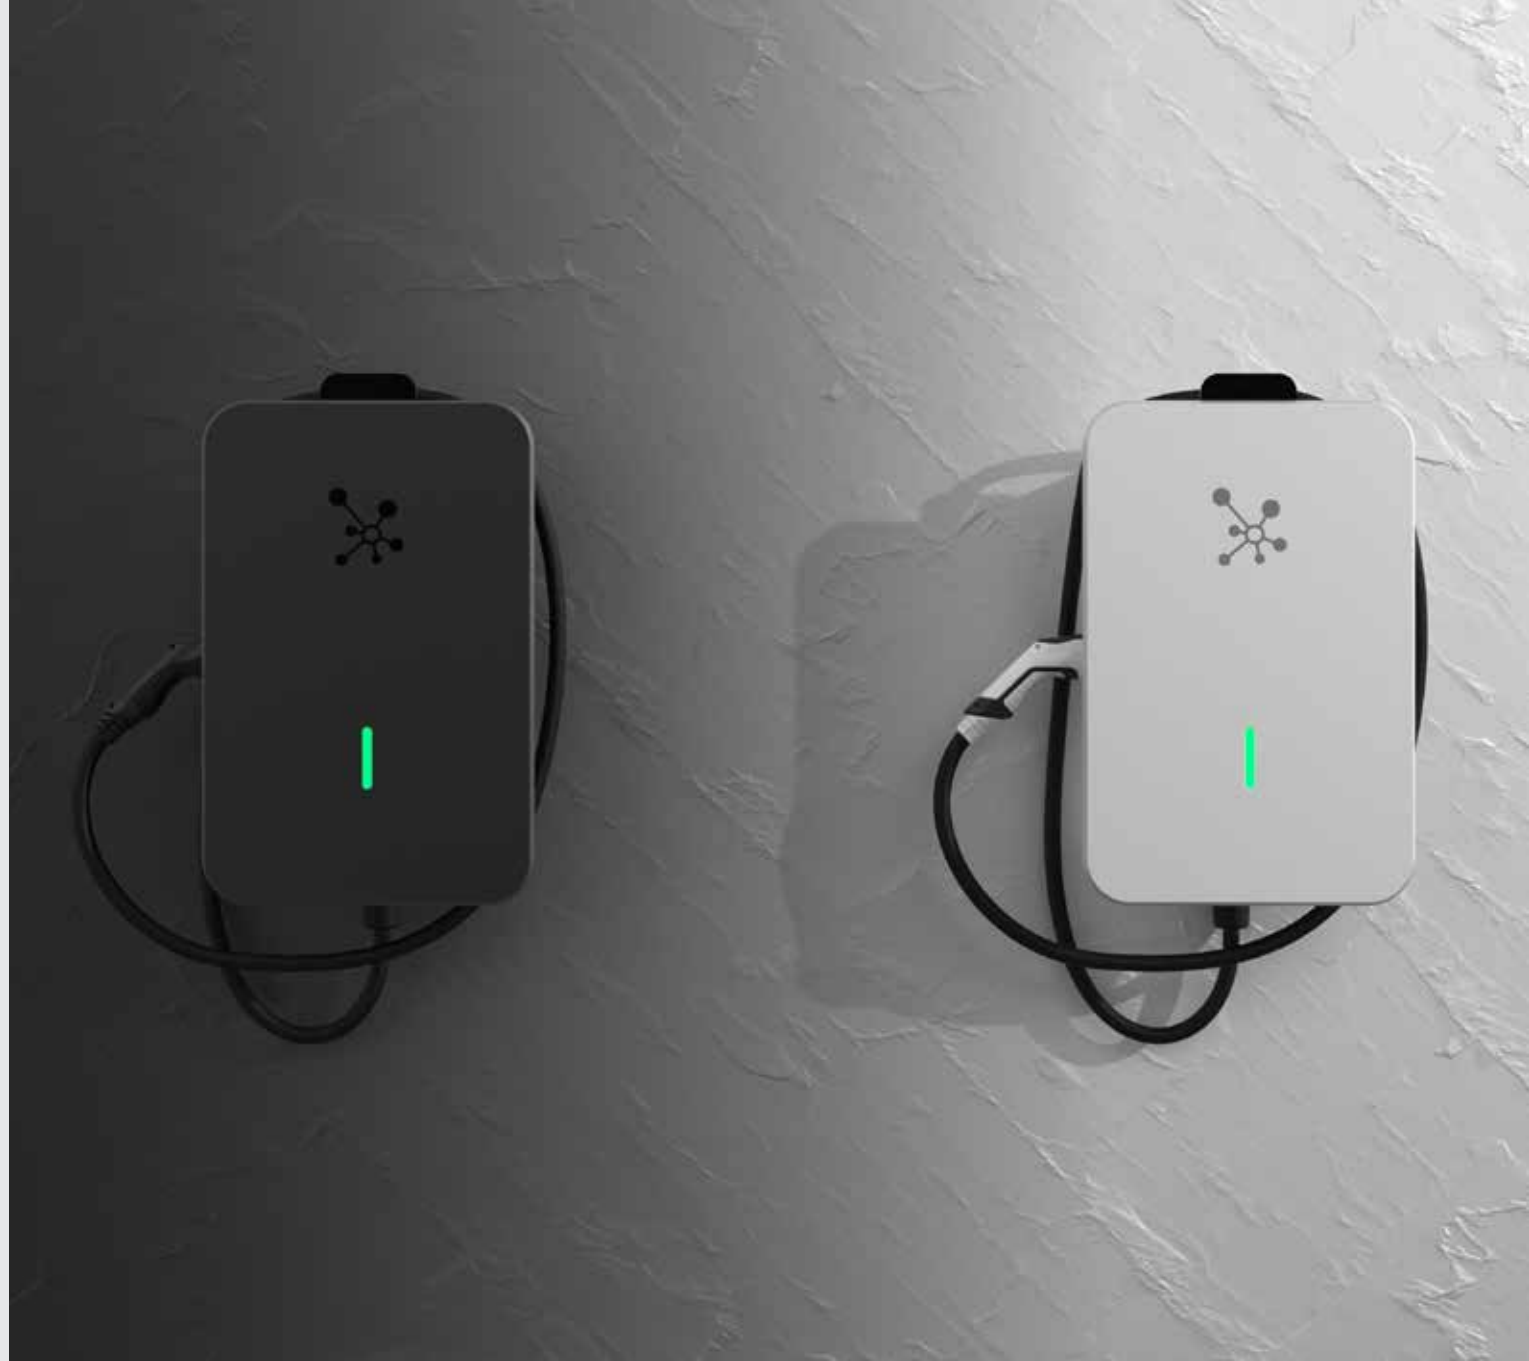

Technical data

Year

Sector

Expertise

bds

x

opteco

Wallbox charger